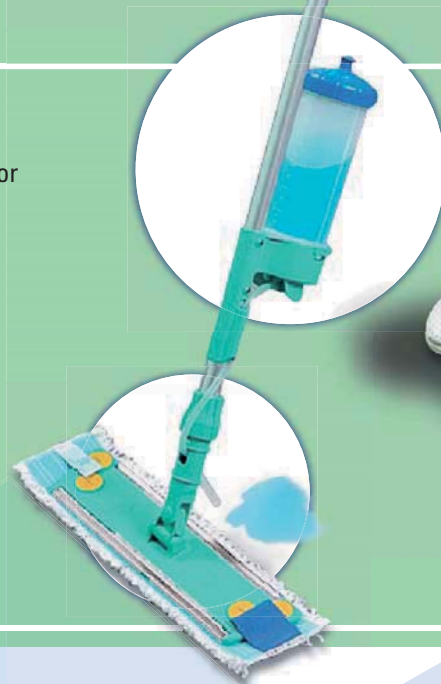

COLOUR-CODED BOTTLES

The bottles are available in different colours, to allow the operator to diversify solutions according to the different environments to clean, using a single tool. This means a considerable saving of time.