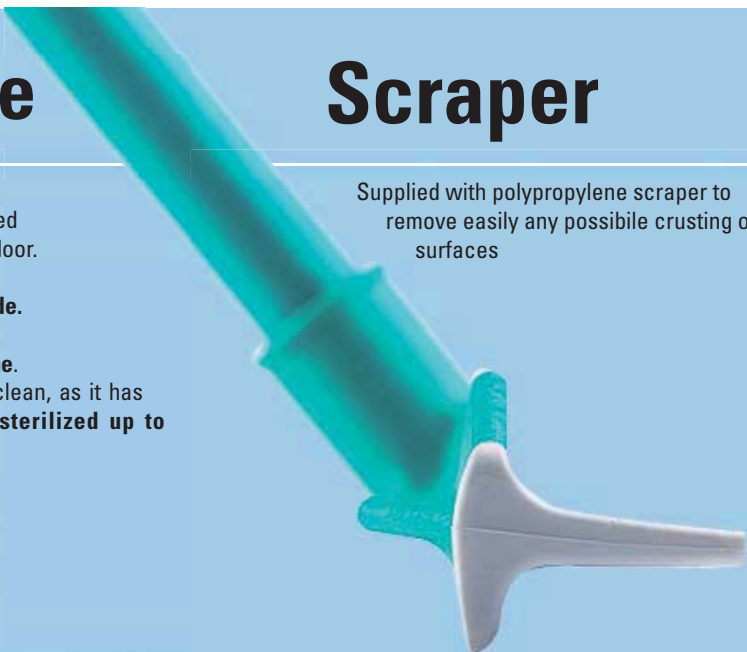

Scraper

Supplied with polypropylene scraper to remove easily any possible crusting on surfaces

PHOTO	HANDLES	SIZE	REF.	PACK
	Polypropylene handle, shaped, can be sterilized up to 121°C available with italian thread and hole A. B. C. D. E.	145 cm 145 cm 145 cm 145 cm 145 cm	00001081W 00001081R 00001081B 00001081V 00001081G	10 10 10 10 10

	A. Chromed handle 2 pcs with hole - Ø 22 mm B. Aluminium handle with hole - Ø 23 mm C. Fibre glass handle with hole - Ø 22 mm D. Plastified handle with thread - Ø 22 mm E. Varnished wooden handle with hole - Ø 23 mm F. Varnished wooden handle with thread - Ø 23 mm G. Raw wooden handle for industrial brooms - Ø 25 mm H. Raw wooden handle for Mary 2 broom (see p. 20)	H 130 cm H 140 cm H 130 cm H 140 cm H 140 cm H 140 cm H 140 cm H 150 cm H 145 cm H 130 cm H 130 cm H 150 cm H 140 cm H 145 cm	00001010 00001011 00001040 0R001041 0B001041 00001041 0G001041 00001042 00001045 00001035 00001020 00001025 00001021 00001026 00001030 00001031	25 25 25 25 25 25 25 25 10 50 50 50 50 30 10
--	--	--	--	--