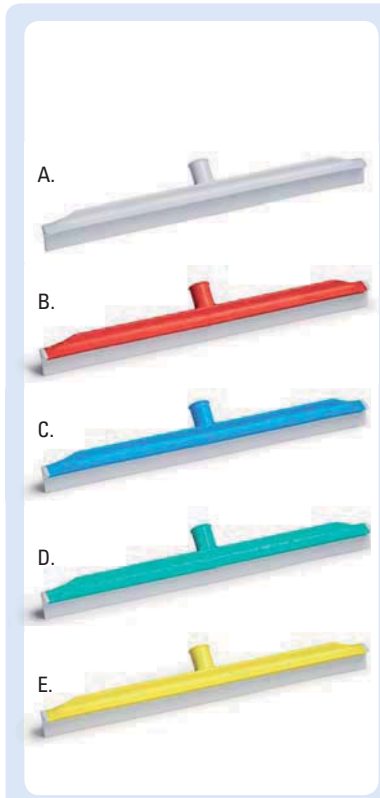

PHOTO	FLOOR SQUEEGEE - DIKE	SIZE	REF.	PACK

Dike - Floor squeegee with scraper - Polypropylene, **Single white blade** to use in health care and food industry
Can be sterilized up to 120°C

A.	☐	45 cm	00008911W	10
	☐	55 cm	00008912W	10
	☐	75 cm	00008913W	10
B.	☐	55 cm	00008912R	10
C.	☐	55 cm	00008912B	10
D.	☐	55 cm	00008912V	10
E.	☐	55 cm	00008912G	10

Clean & Go