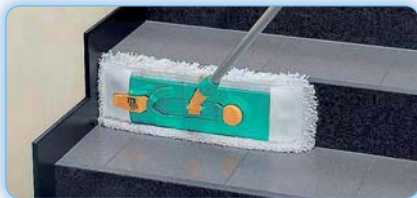

PHOTO	FLOOR WASHING - WET DISINFECTION FRAMES	SIZE	REF.	PACK
	Polypropylene Wet Disinfection frame	40x11 cm 42x9 cm 50x13 cm	00000862 00000863 00000861	10 10 10
	Blik Basic - Polypropylene Wet Disinfection frame	40x11 cm 50x13 cm	00000878 00000879	10 10
	Blik - Polypropylene Wet Disinfection frame	40x11 cm 50x13 cm	00000877 00000876	10 10

Blik *efficient and healthy*

- **Rounded corners**
- **Light and handy**
- **Silent closing**
- **Automatic mop blockage**